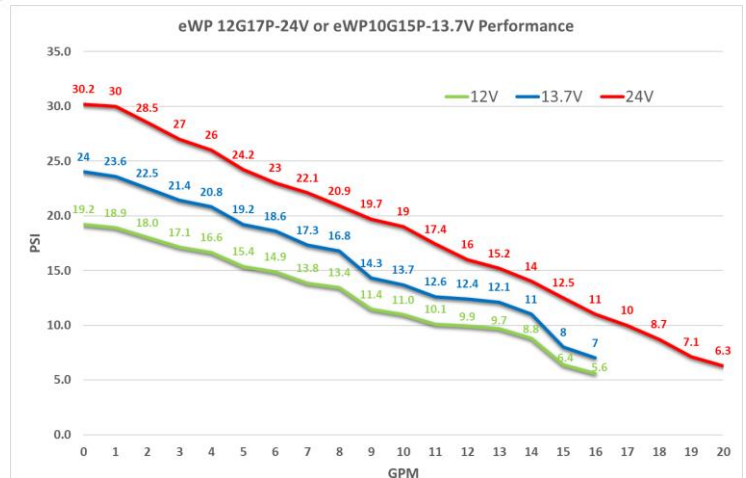

# Heavy Duty Electric Water Pump

- **Highly Efficient**
- **DC Brushless Motor**
- **Single Speed**
- **Port Size 1"**
- **12-30V Supply**

## GENERAL SPECIFICATIONS

<b>Model #:</b>	<b>eWP10G13P-14V</b>
<b>Motor Type:</b>	<b>High Efficiency Brushless DC</b>
<b>Voltage:</b>	<b>12-30V</b>
<b>Controls:</b>	<b>Single Speed</b>
<b>Working Temperature:</b>	<b>-40°C to +65°C</b>
<b>Rated Flow:</b>	<b>10gpm @13psi on 13.7V</b>
<b>Rated Power:</b>	<b>300W</b>
<b>Environmental Protection:</b>	<b>IP67</b>
<b>Weight:</b>	<b>3.5 lbs (1.6 kg)</b>
<b>Dimensions:</b>	<b>7.2"L x 4.3"W x 4.9"H (183x109x125mm)</b>